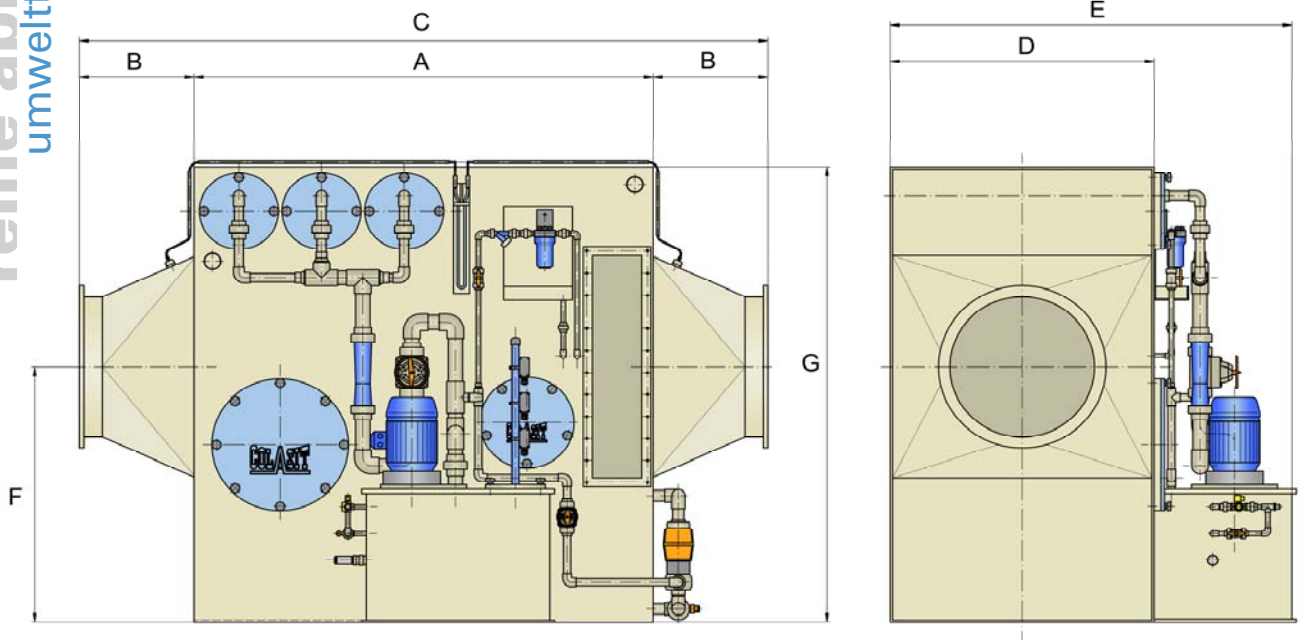

reine abluft
umwelttechnik

Die Colasit RECYCLAIR Abluftwäscher RHE sind in folgenden Standardgrößen lieferbar:

	A	B	C	D	E	F	G	Volumenstrom
RHE 315	2'000mm	500mm	3'000mm	550mm	1'500mm	950mm	1'630mm	1'000-3'300m ³ /h
RHE 500	2'000mm	500mm	3'000mm	800mm	1'300mm	1'085mm	1'900mm	3'300-7'000m ³ /h
RHE 630	2'000mm	500mm	3'000mm	1'150mm	1'750mm	1'140mm	2'050mm	7'100-12'500m ³ /h
RHE 710	2'000mm	500mm	3'000mm	1'150mm	1'750mm	1'315mm	2'400mm	12'600-17'000m ³ /h
RHE 900	2'000mm	500mm	3'000mm	1'500mm	2'100mm	1'315mm	2'400mm	17'100-23'000m ³ /h
RHE 1120	2'000mm	700mm	3'400mm	1'500mm	2'100mm	1'540mm	2'850mm	23'100-34'000m ³ /h
RHE 1250	2'000mm	700mm	3'400mm	2'000mm	2'600mm	1'540mm	2'850mm	34'100-45'000m ³ /h